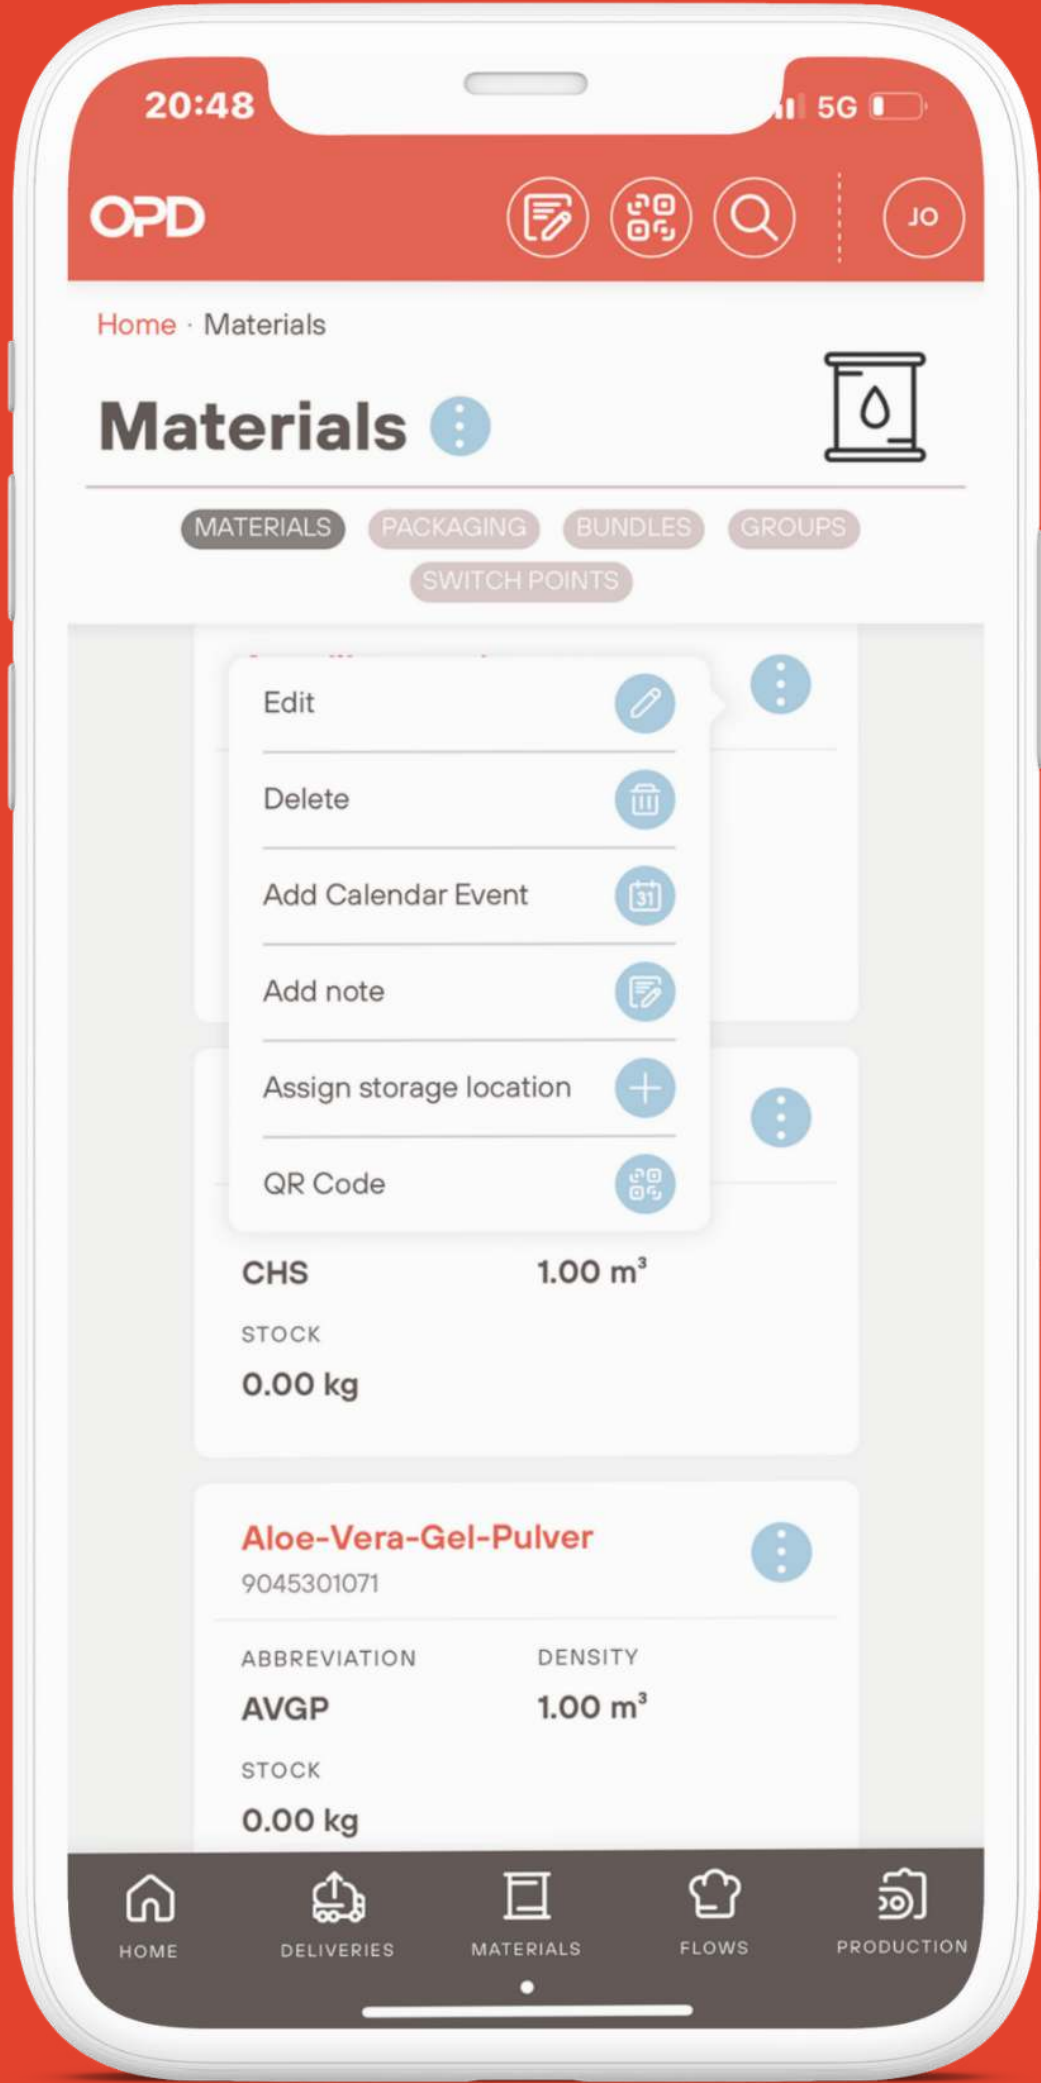

EASY PAIRING

OPD PRO.CARE

VERY EASY INTEGRATION OF EXISTING SYSTEMS ON SITE