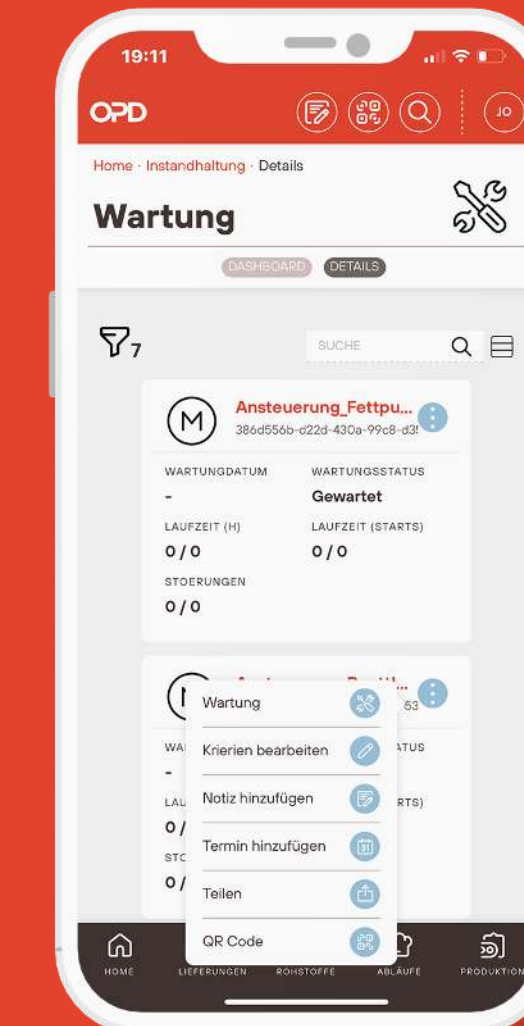

INFINITE POSSIBILITIES

OPD PRO.CARE

THROUGH A SIMPLE
PRESENTATION AND
VERY FLEXIBLE
STRUCTURE, WE
QUICKLY AND
EASILY CREATE
ADDED VALUE FOR
YOUR PRODUCTION
AND MORE...