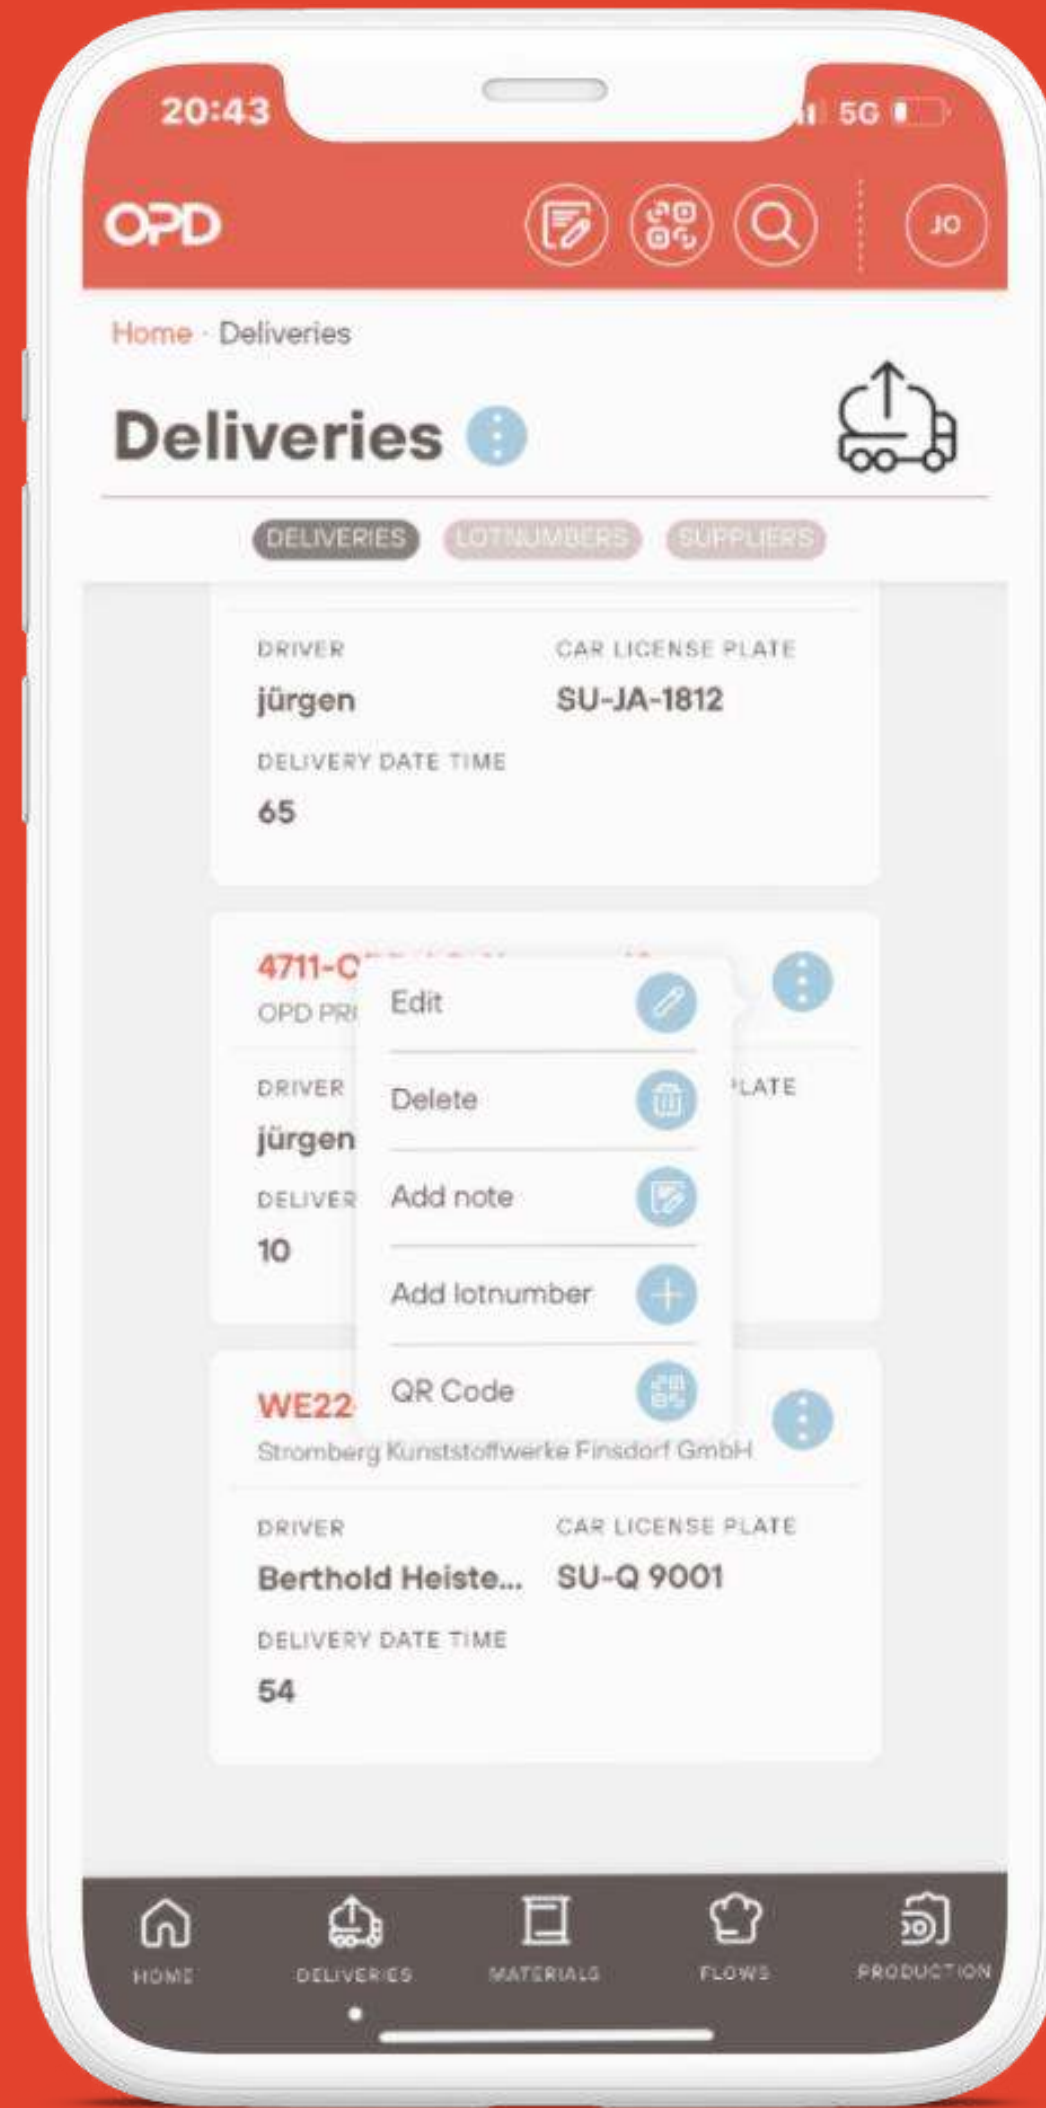

VARIABLE ACCESS

OPD PRO.CARE

LAYING THE FOUNDATIONS FOR THE AUTOMATION OF THE FUTURE