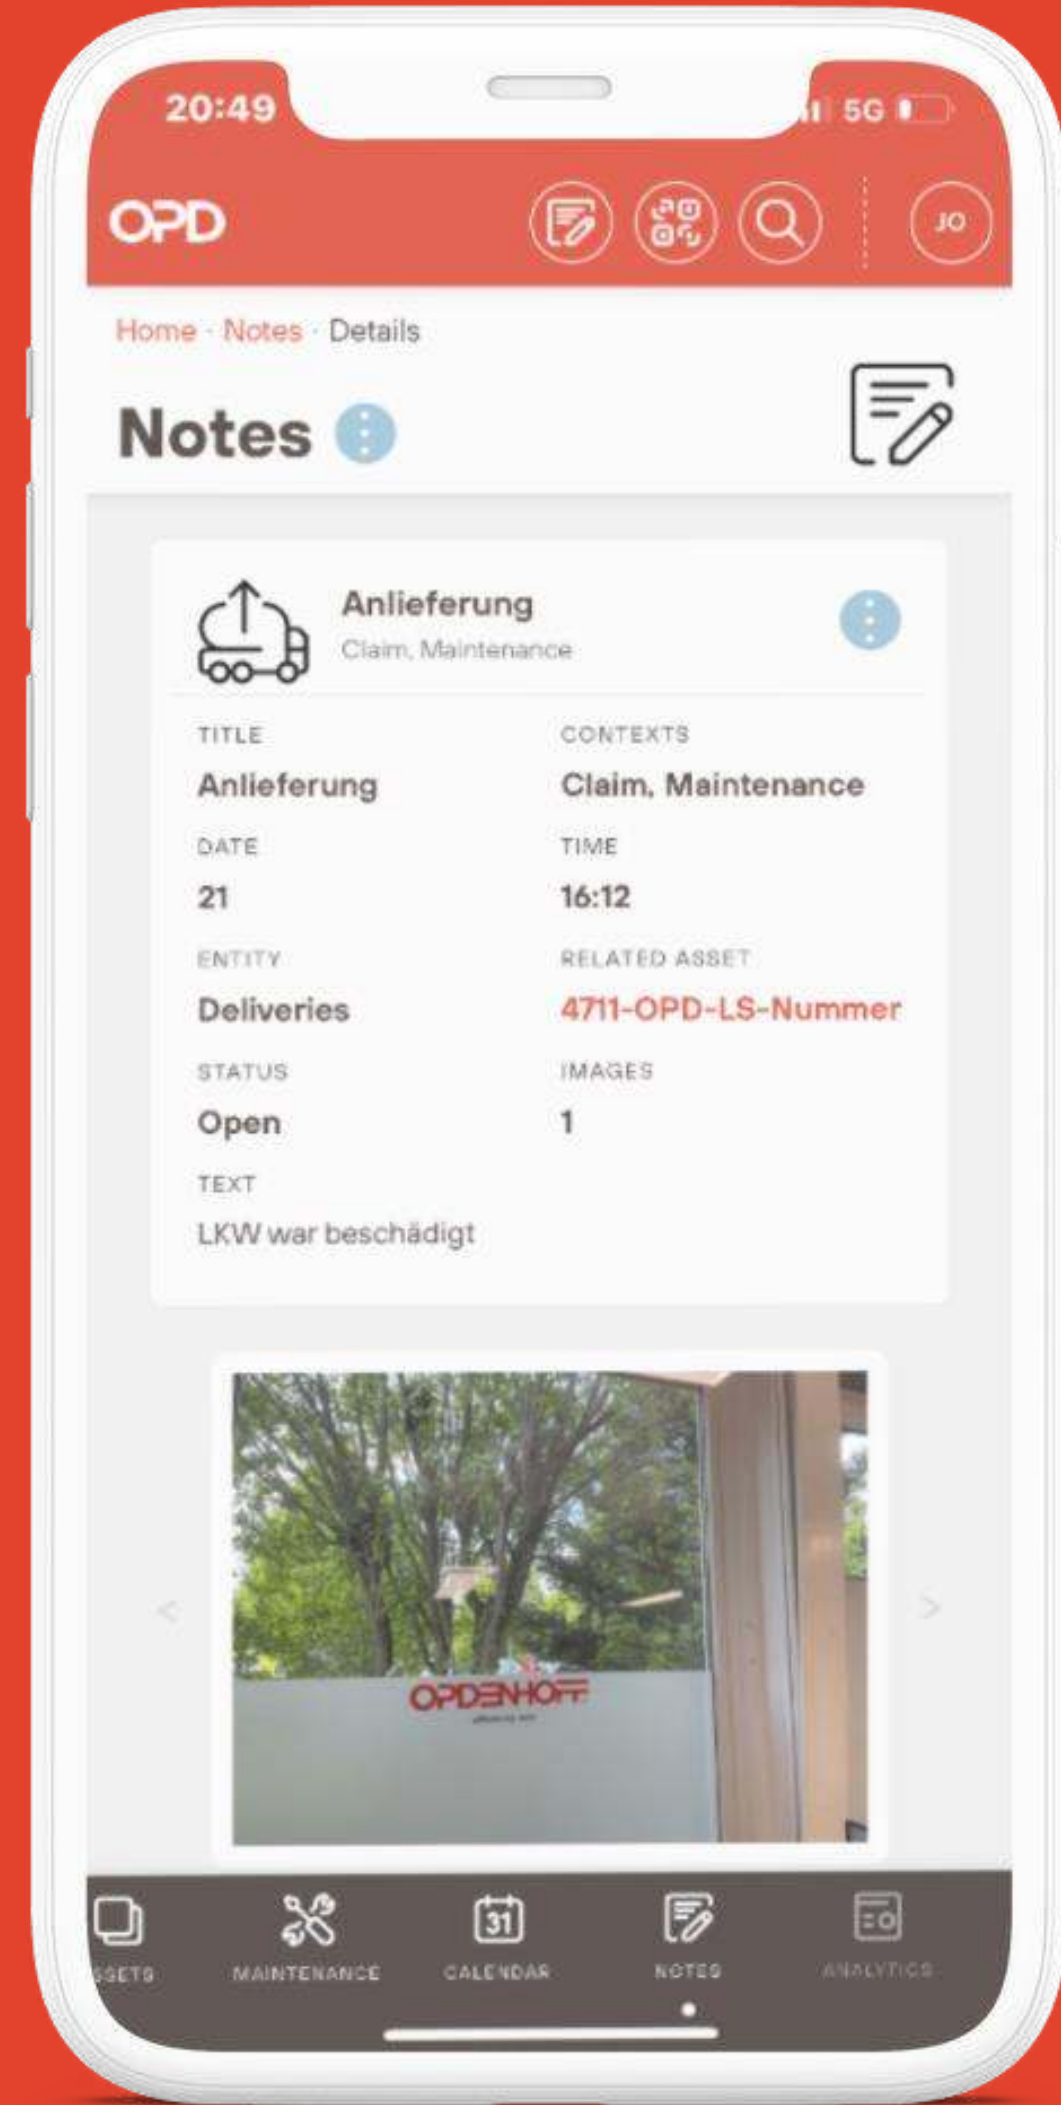

INFINITE POSSIBILITIES

OPD PRO.CARE

THROUGH A SIMPLE
PRESENTATION AND
VERY FLEXIBLE
STRUCTURE, WE
QUICKLY AND
EASILY CREATE
ADDED VALUE FOR
YOUR PRODUCTION
AND MORE...