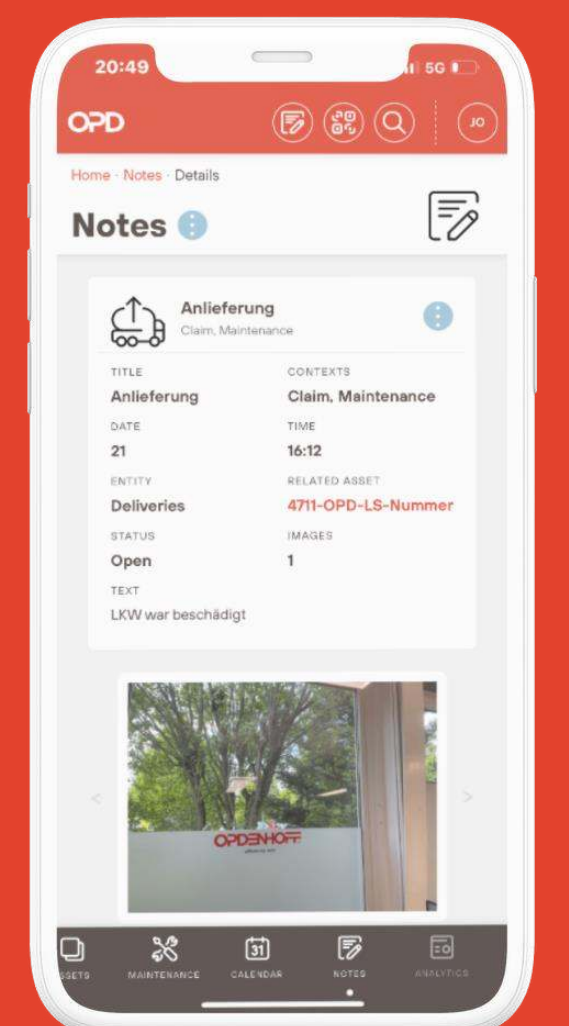

INFINITE POSSIBILITIES

OPD PRO.CARE

THROUGH A SIMPLE
PRESENTATION AND
VERY FLEXIBLE
STRUCTURE, WE
QUICKLY AND
EASILY CREATE
ADDED VALUE FOR
YOUR PRODUCTION
AND MORE...