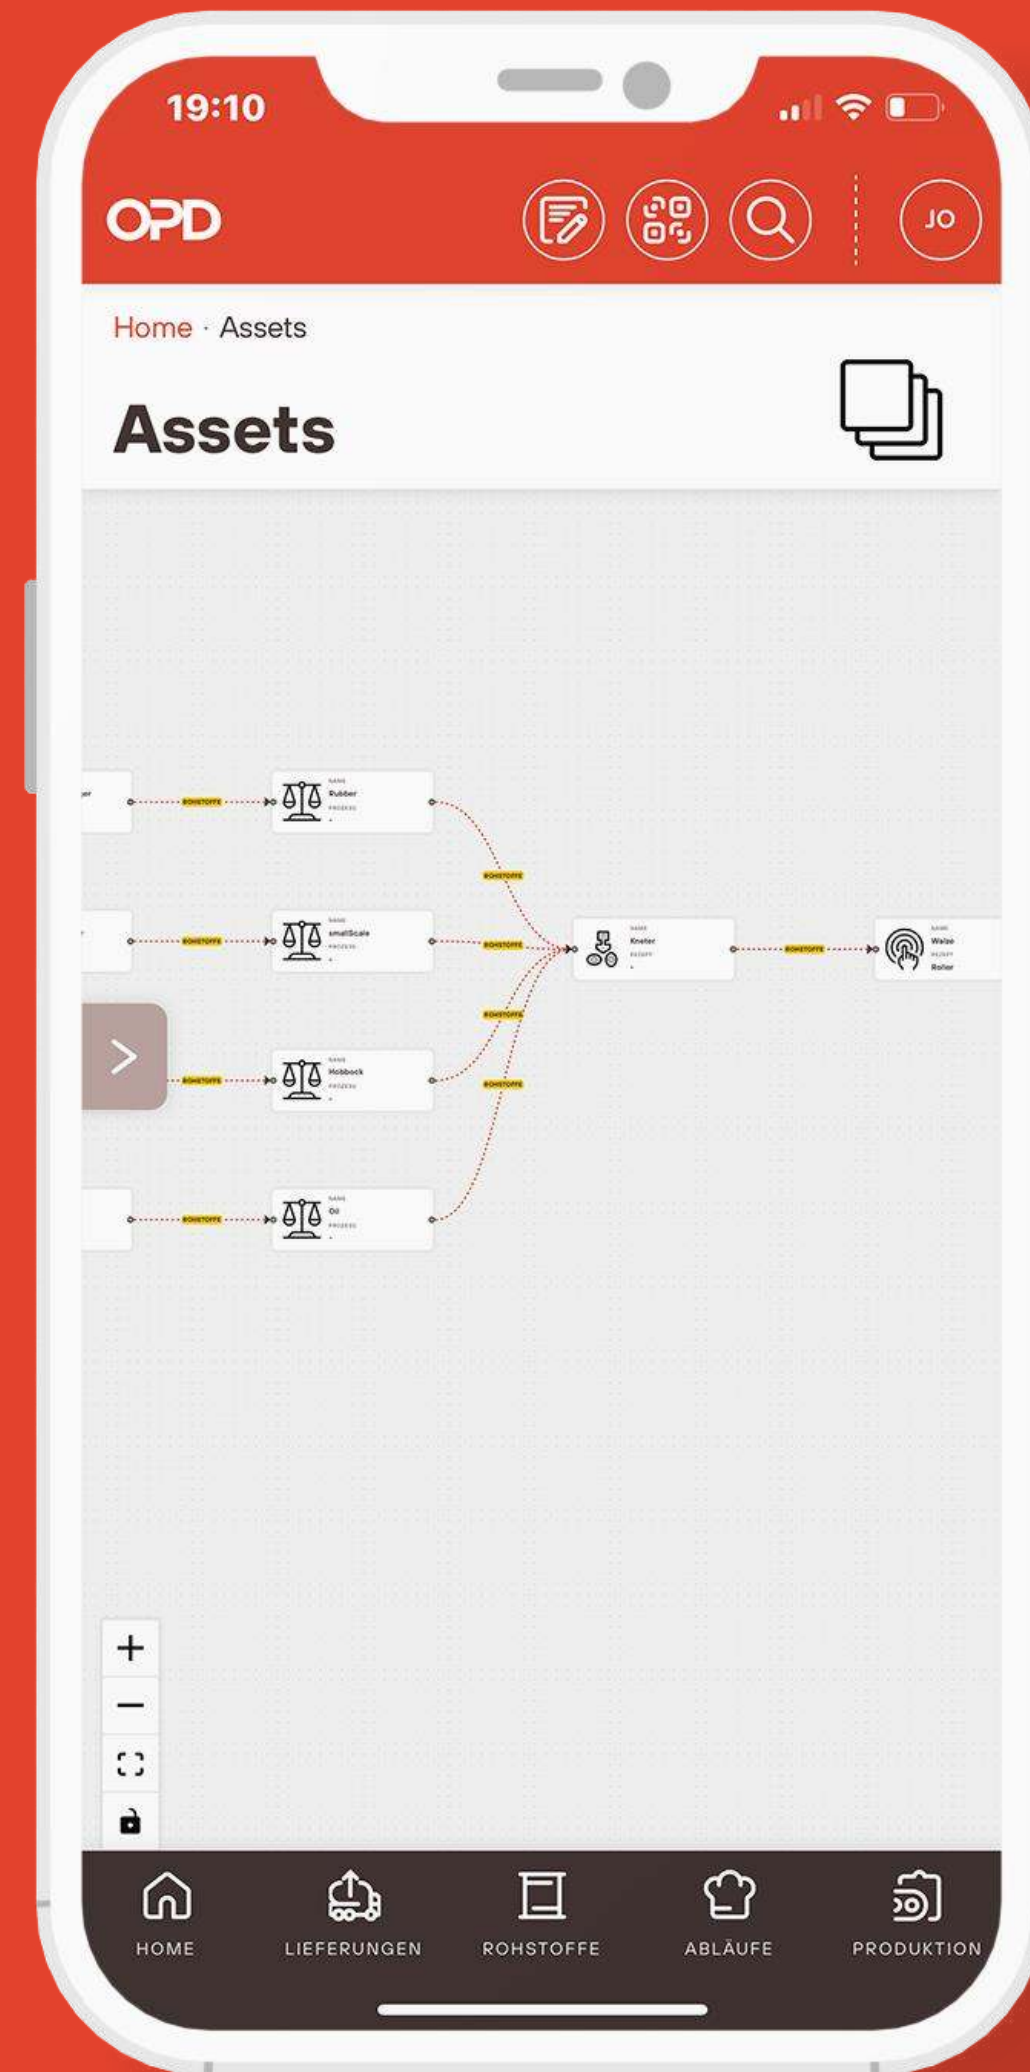

TECHNO- LOGY

OPD PRO.CARE

THE SOLUTION IS BASED ON STANDARD IT AND OT TECHNOLOGY AND CONNECTS ALL MANUFACTURERS

- SIEMENS
- ROCKWELL
- BOSCH
- MITSUBISHI
- WAGO
- SCHNEIDER
- ...

MICROSERVICES

MOBILE