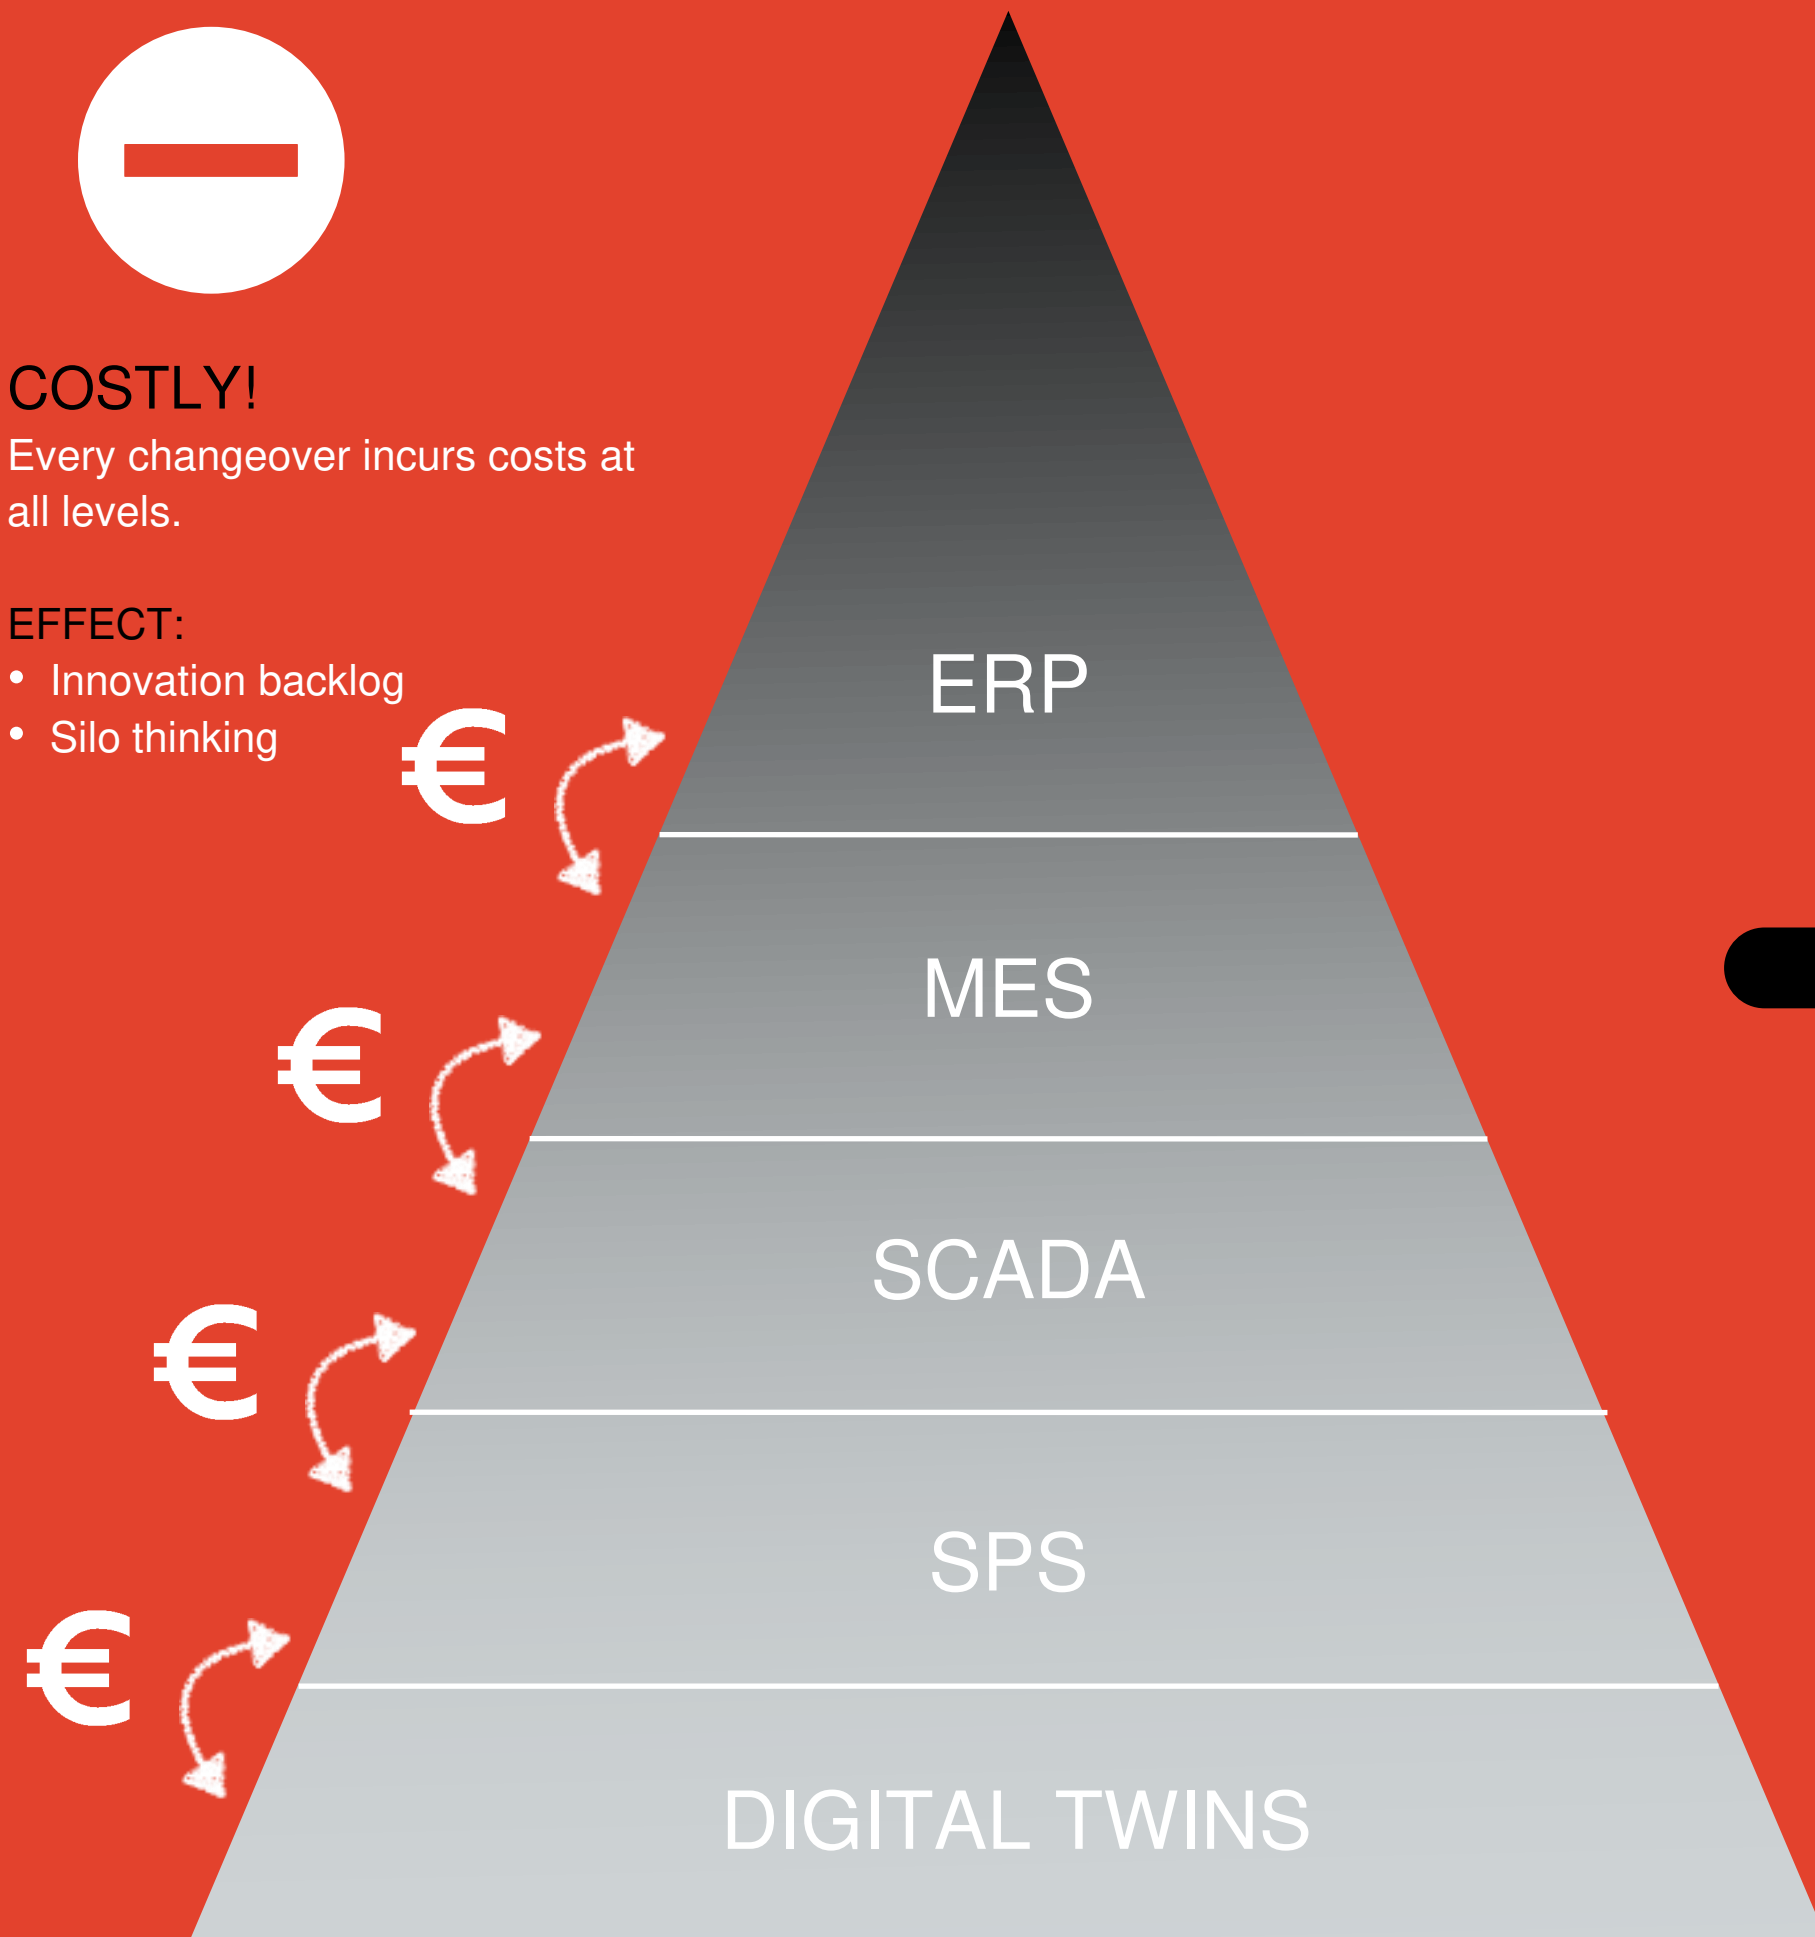

# REQUIREMENTS TO MODERNITY ADDED VALUE

Use APIs as basic building blocks

Making integration accessible to all

Implement intelligent Lifecycle Management

Seamless interactions between partners & employees

# Transformation

## COSTLY!

Every changeover incurs costs at all levels.

### EFFECT:

- Innovation backlog
- Silo thinking