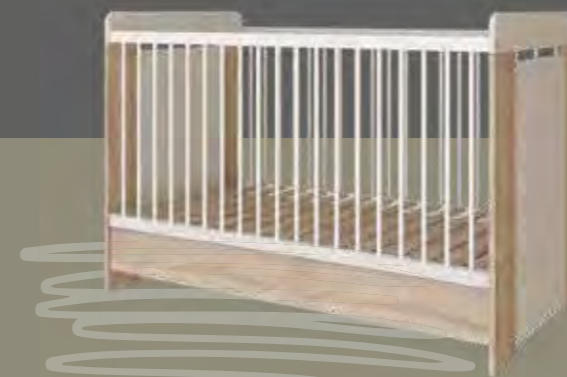

Wardrobe • Chest • Chest Extension • Storage Shelf
Bed 120x60 • Bed 140x70 • Drawer for Bed 120
Drawer for Bed 140 • 3 in 1 Multi Bed • Wallshelf