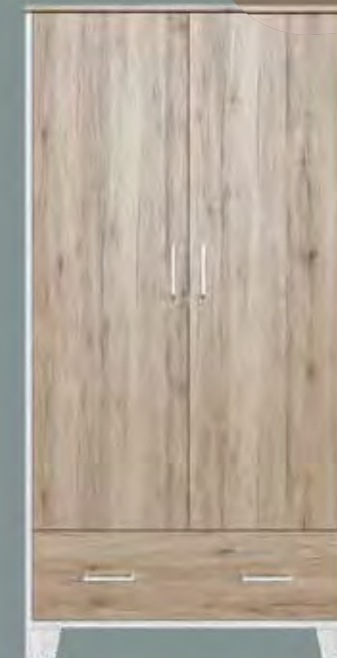

NEMO
Caravelle
COLLECTION

Wardrobe XL • Wardrobe • Chest • Chest Extension • Bed 120x60 • Bed 140x70
Drawer for Bed 120 • Drawer for Bed 140 • Wallshelf • Storage Shelf