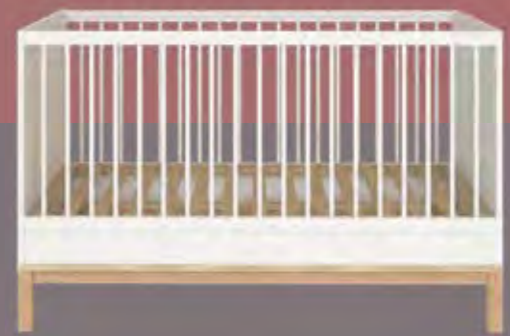

Discover our work!
For a full list of available furniture and variations, visit

www.faktum.hu

Faktum Butor Ltd.
6754 Ujszentivan, Szigeti str. 15.
+36 20 375 1329
faktum@faktumbutor.hu

LOOP White & Oak

Simple and spectacular. The Loop range was designed with focusing on clarity: the lack of knobs and extra mechanisms grants a modern and safe environment for playful children. Drawers are equipped with built-in shock absorbers, guaranteeing us safe and quiet nights, just like the doors with soft close mechanisms. Pieces of this collection are a great choice in any coloured rooms, with their white fronts and sides, put in an elegant frame of Arwen Oak. The legs are made of solid beech wood.

LOOP
White & Oak
COLLECTION

Wardrobe XL • Wardrobe • Chest • Chest Extension
Bed 120x60 • Bed 140x70 • Wallshelf

LOOP Grey & Oak

Life is full of colours, why not experiment with them? The grey version of this range looks great in every environment. Blend in or stand out – the choice is yours. The Arwen Oak pattern gives a magnificent look with the grey fronts and side panels. The massive structures of 18 mm thick chipboards rest on solid beech wood legs. Built-in shock absorbers and soft close mechanisms make everyday use of this furniture range safe and easy.