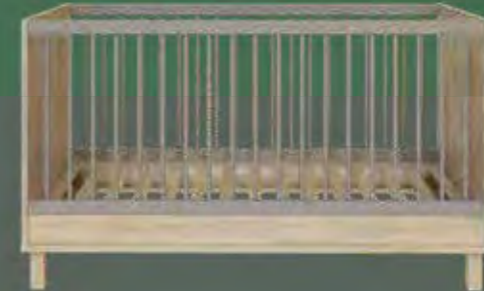

Wardrobe XL • Wardrobe • Chest • Chest Extension
Bed 120x60 • Bed 140x70 • Wallshelf