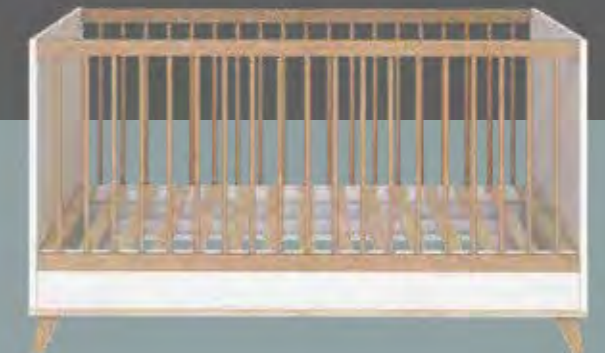

CARDIFF
White & Oak
COLLECTION

Wardrobe XL • Wardrobe • Chest • Chest Extension
Bed 120x60 • Bed 140x70 • Wallshelf

FLIP
White & Oak

FLIP White & Oak
COLLECTION

Wardrobe XL • Wardrobe • Chest • Chest Extension
Bed 120x60 • Bed 140x70 • Wallshelf

FLIP Oak

FLIP White

SNOW Oak & White

A very versatile range, as its components lack every frippery and the design concentrates on practicality. The combi cot is also a budget saver, as it combines a cot, a storage unit, a changer, and a junior bed, and you can get all this for the price of a large wardrobe. The junior bed serves as the basis of the combined structure of the cot and the storage unit with the changer on it. Did we mention the under drawer that takes place under the junior bed?

SNOW
Oak & White
COLLECTION

Wardrobe • Chest • Chest Extension • Storage Shelf
Bed 120x60 • Bed 140x70 • Drawer for Bed 120
Drawer for Bed 140 • 3 in 1 Multi Bed • Wallshelf

SNOW White

As children grow, their needs change, and this range is capable of adapting to these constantly changing needs. At the heart of the range is the 4-in-1 combi bed. One of our most popular solutions, these multifunctional pieces are both stylish, practical, and cost-effective. The Snow White collection is simple in design and trustworthy in functions.