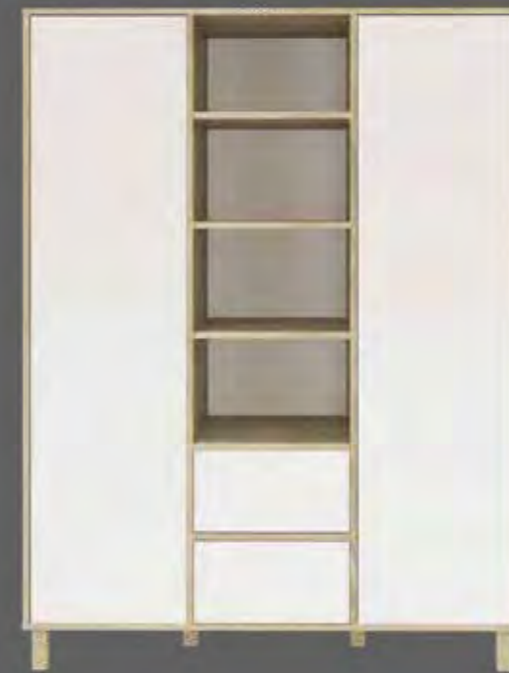

WING
Grey Oak & White
COLLECTION