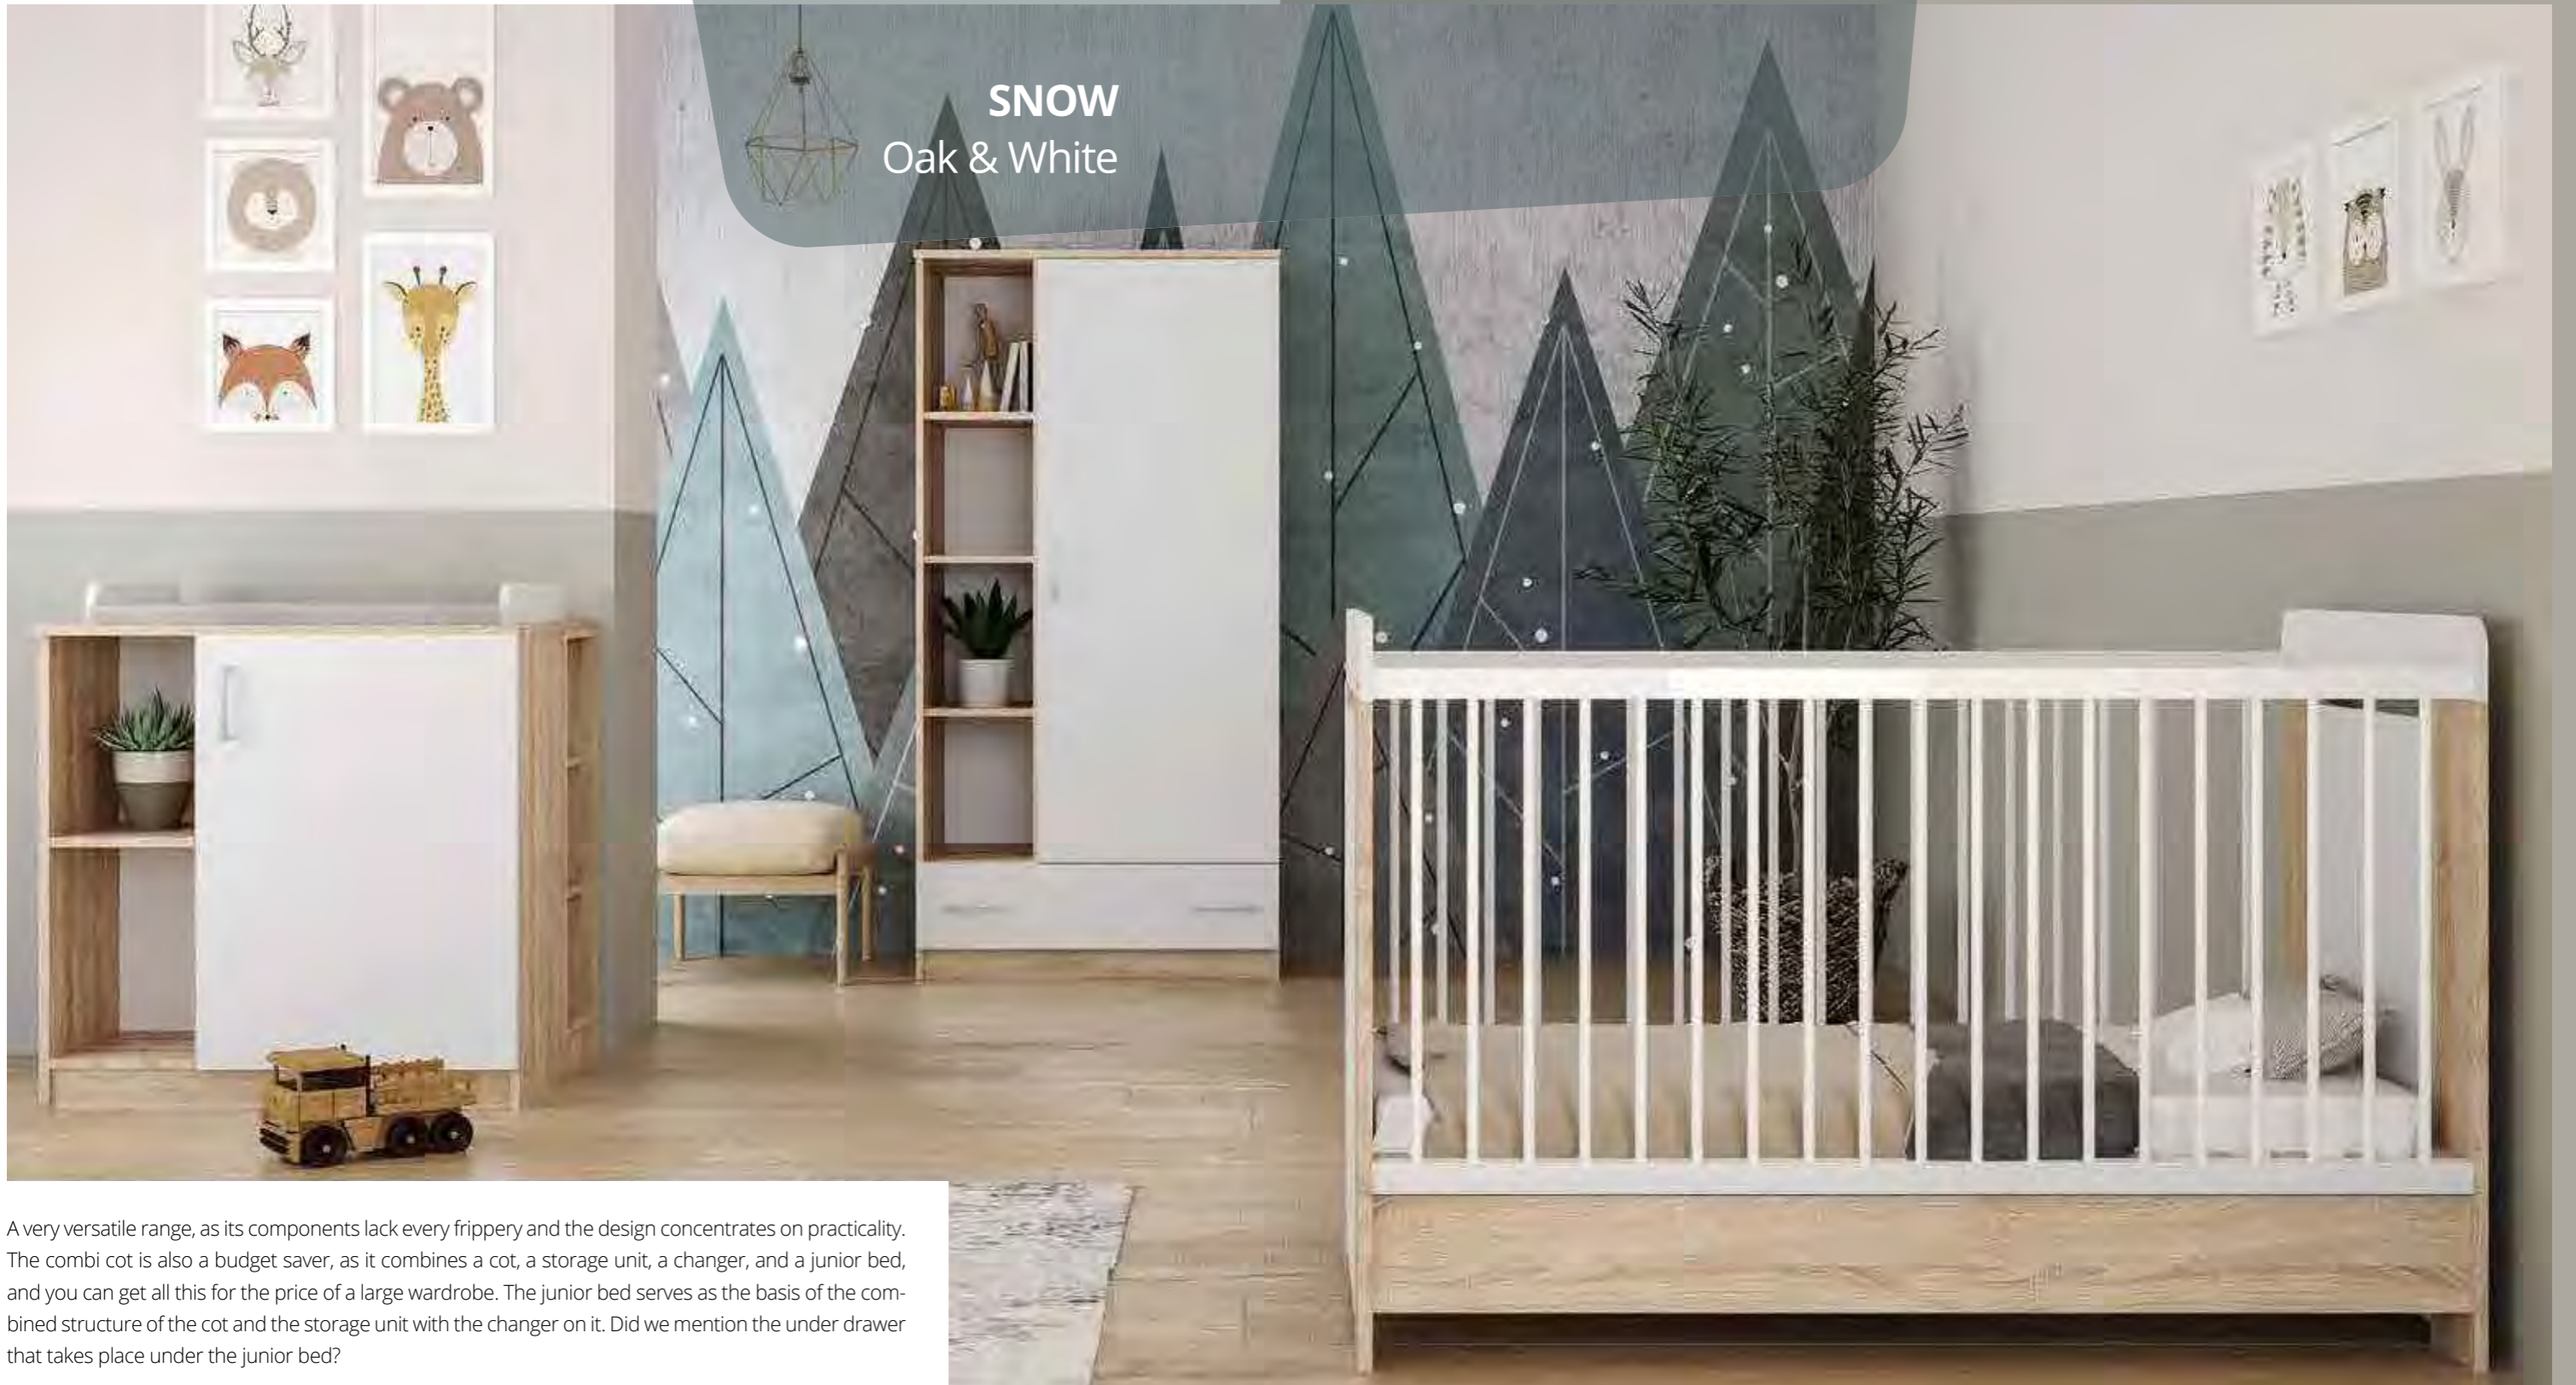

FLIP Oak

FLIP White

SNOW Oak & White

A very versatile range, as its components lack every frippery and the design concentrates on practicality. The combi cot is also a budget saver, as it combines a cot, a storage unit, a changer, and a junior bed, and you can get all this for the price of a large wardrobe. The junior bed serves as the basis of the combined structure of the cot and the storage unit with the changer on it. Did we mention the under drawer that takes place under the junior bed?

SNOW
Oak & White
COLLECTION

Wardrobe • Chest • Chest Extension • Storage Shelf
Bed 120x60 • Bed 140x70 • Drawer for Bed 120
Drawer for Bed 140 • 3 in 1 Multi Bed • Wallshelf

SNOW White

As children grow, their needs change, and this range is capable of adapting to these constantly changing needs. At the heart of the range is the 4-in-1 combi bed. One of our most popular solutions, these multifunctional pieces are both stylish, practical, and cost-effective. The Snow White collection is simple in design and trustworthy in functions.

WING
Grey Oak & White

Sturdy structures with minimalist design. It's easy to find the perfect fit, no matter the room's colour since the white fronts look great in the Grey Oak frames. The built-in push-open mechanisms make the pieces easy to assemble and even easier to use. Safe and practical, but still looking good – what else is needed?

WING
Grey Oak & White
COLLECTION

Wardrobe XL • Wardrobe • Chest • Chest Extension
Bed 120x60 • Bed 140x70 • Wallshelf

WING
Grey Oak & Grey

Another greatly variable design of this range. It is an excellent choice for those who think in a long term, as even older kids will love its look. Serious or playful, both can be seen in this range. Push-open mechanisms are integrated with the drawers' slides, which makes them easy to install and even easier to use.