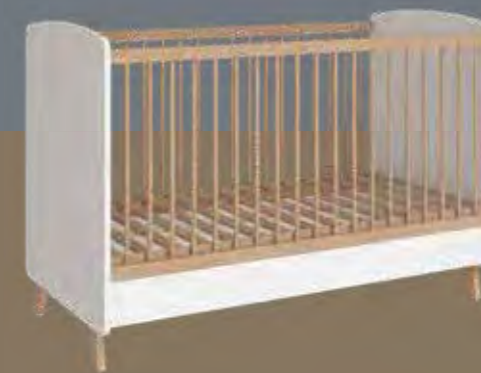

LOOP
White & Oak
COLLECTION

Wardrobe XL • Wardrobe • Chest • Chest Extension
Bed 120x60 • Bed 140x70 • Wallshelf

LOOP Grey & Oak

Life is full of colours, why not experiment with them? The grey version of this range looks great in every environment. Blend in or stand out – the choice is yours. The Arwen Oak pattern gives a magnificent look with the grey fronts and side panels. The massive structures of 18 mm thick chipboards rest on solid beech wood legs. Built-in shock absorbers and soft close mechanisms make everyday use of this furniture range safe and easy.

LOOP
 Grey & Oak
 COLLECTION

Wardrobe XL • Wardrobe • Chest • Chest Extension
 Bed 120x60 • Bed 140x70 • Wallshelf

COLETTE
Anthracite

COLETTE White

Elegance is something we all deserve, and children are no exception. This range is perfect for those who seek classic shapes but want modern solutions. Playful or serious? With Colette, both are possible. The decorative buttons and handles are made of solid beech wood, just like the legs. The design is a sleek combination of white and oak.

COLETTE White COLLECTION

Wardrobe XL • Wardrobe • Chest • Chest Extension
Bed 120x60 • Bed 140x70 • Wallshelf • Wide Open Storage

PEAK
Natural Oak & White

This range was designed for those who like to save space: sliding doors allow us to cut corners in the nursery. If you have to be thrifty with cubic meters, or just want to have a spacious environment, this range is for you. The design is easy to fall in love with, as it gives a bright aura to any nursery, thanks to the matt painting of the sliding doors, which also makes them very easy to clean.