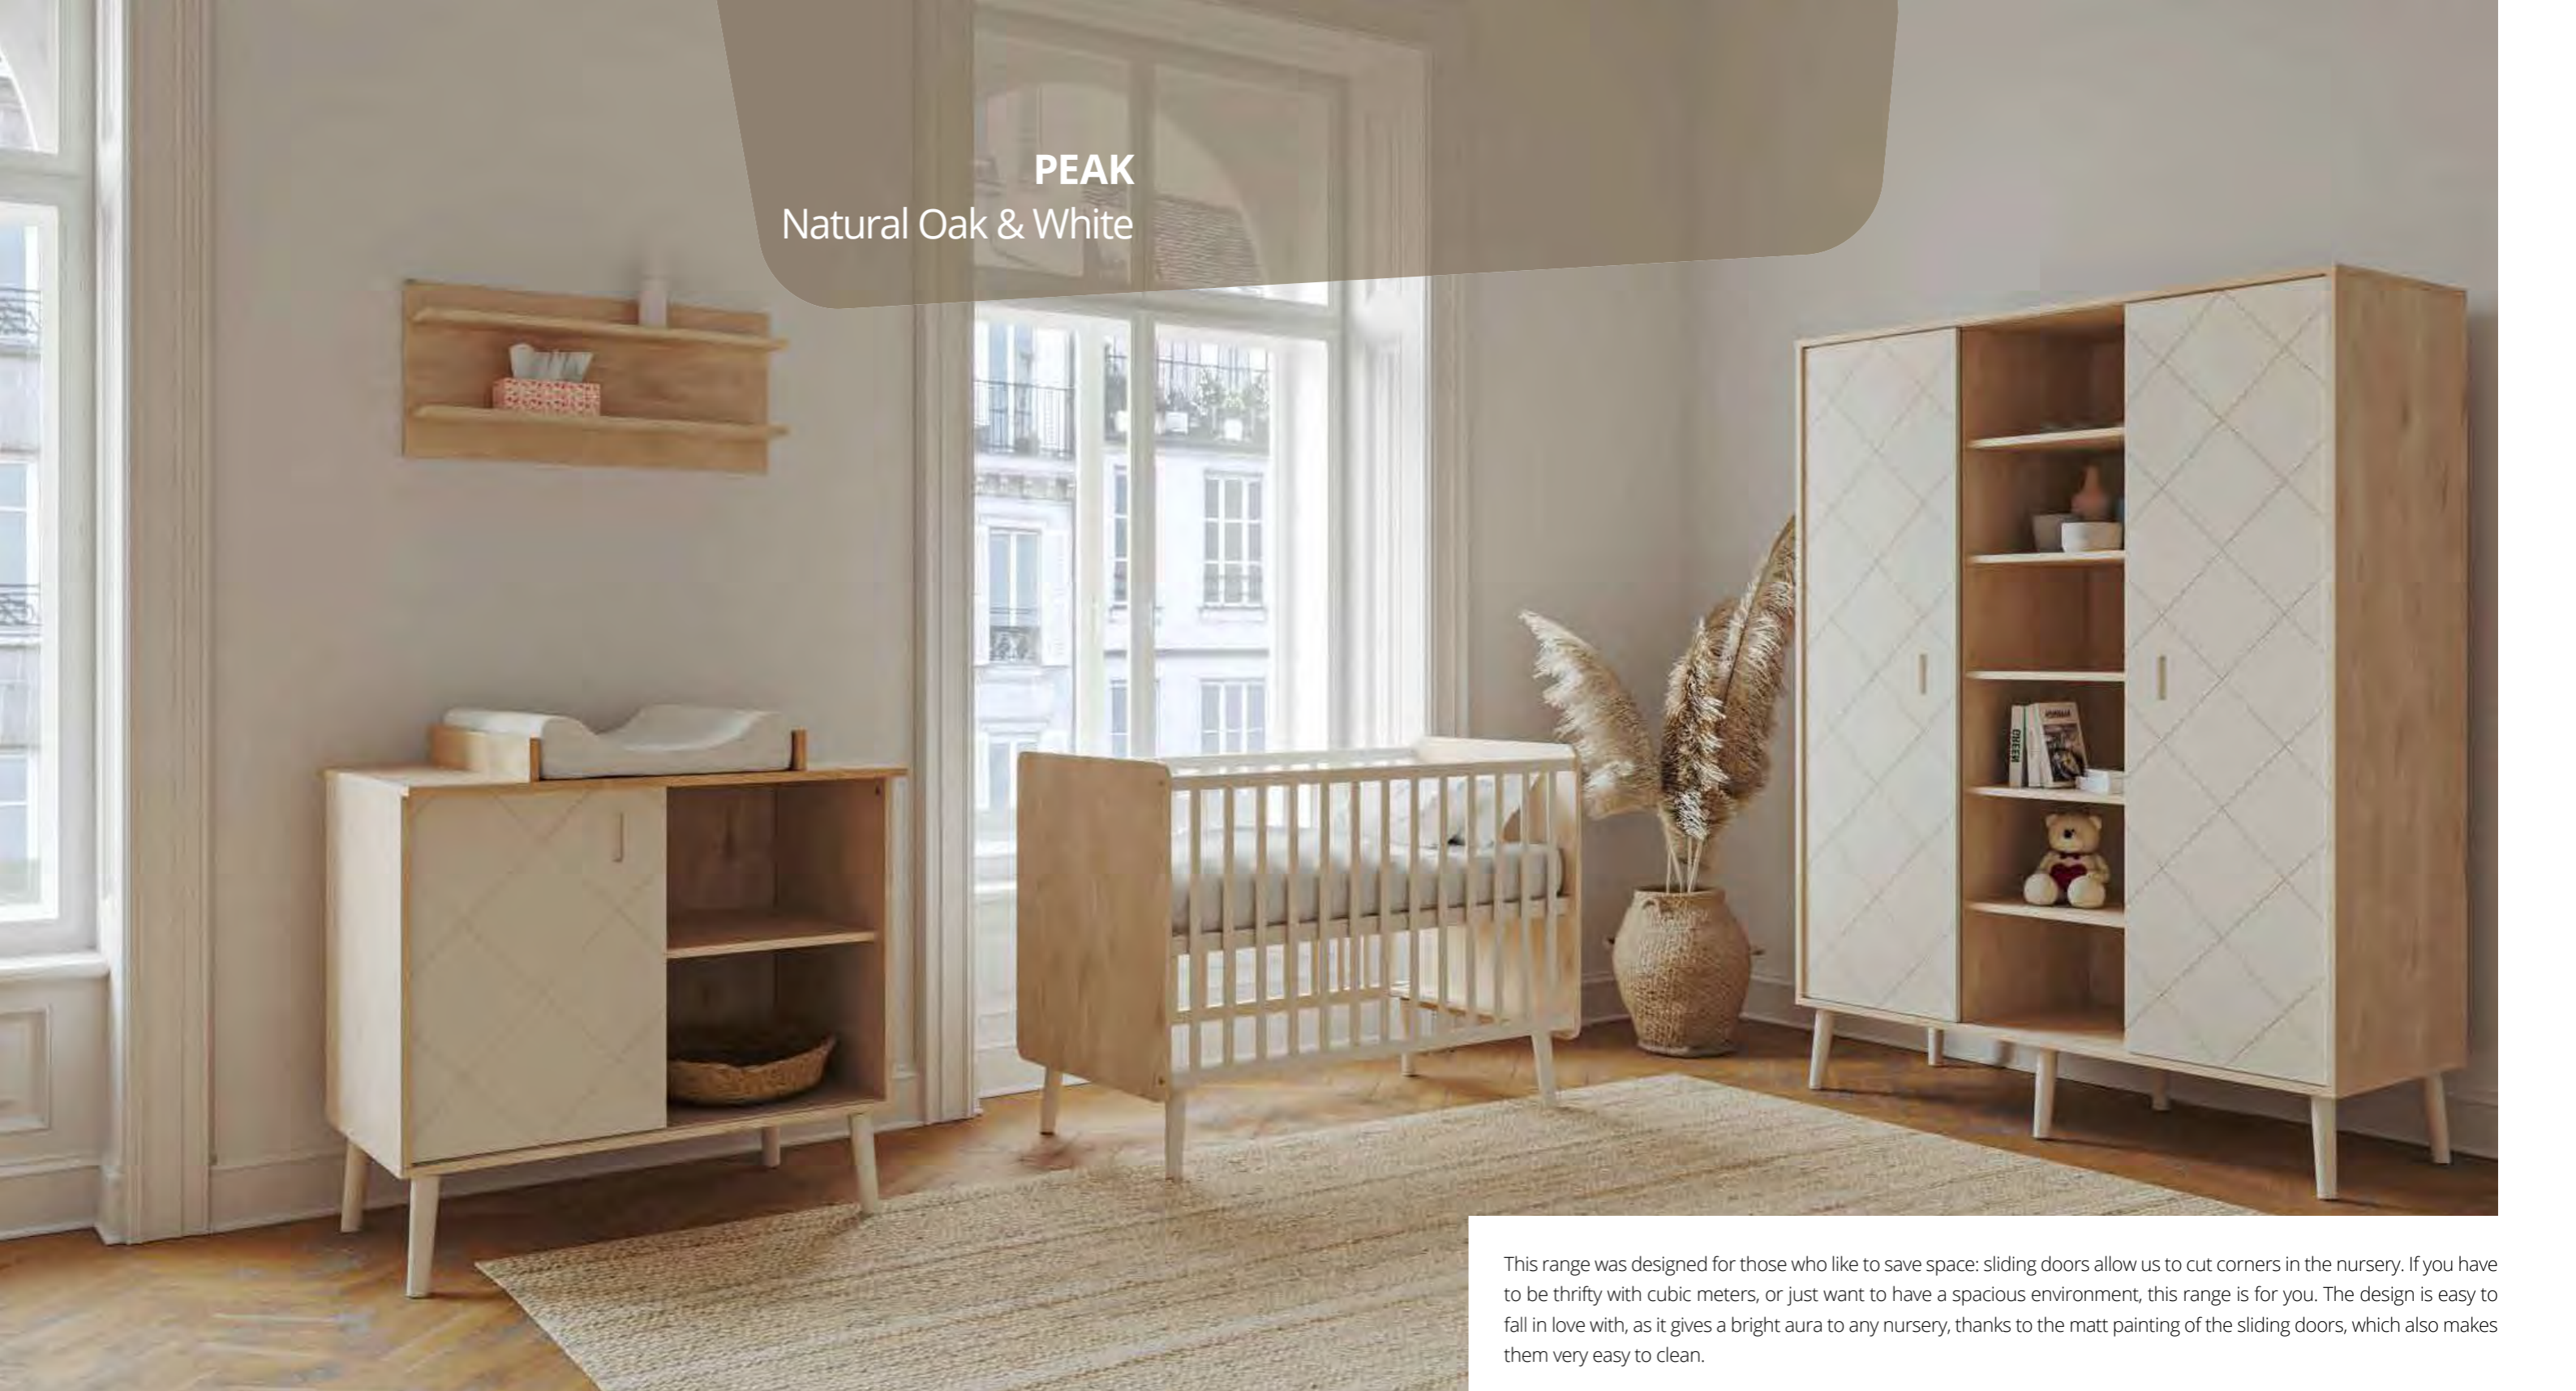

COLETTE White COLLECTION

Wardrobe XL • Wardrobe • Chest • Chest Extension
Bed 120x60 • Bed 140x70 • Wallshelf • Wide Open Storage

PEAK
Natural Oak & White

This range was designed for those who like to save space: sliding doors allow us to cut corners in the nursery. If you have to be thrifty with cubic meters, or just want to have a spacious environment, this range is for you. The design is easy to fall in love with, as it gives a bright aura to any nursery, thanks to the matt painting of the sliding doors, which also makes them very easy to clean.

NEMO Caravelle

Nemo is pure, no-frills, sophisticated furniture assembled with high standards. The roomy storage spaces, the graciously smooth surfaces turn the baby's first room into a gorgeous home.

The Nemo Caravelle is well beyond the world of the traditional pieces of furniture: the Cream Oak furniture elements are framed by simple, white colour. This solution gives a special elegance for the collection. What is more, it is not pushy at all.