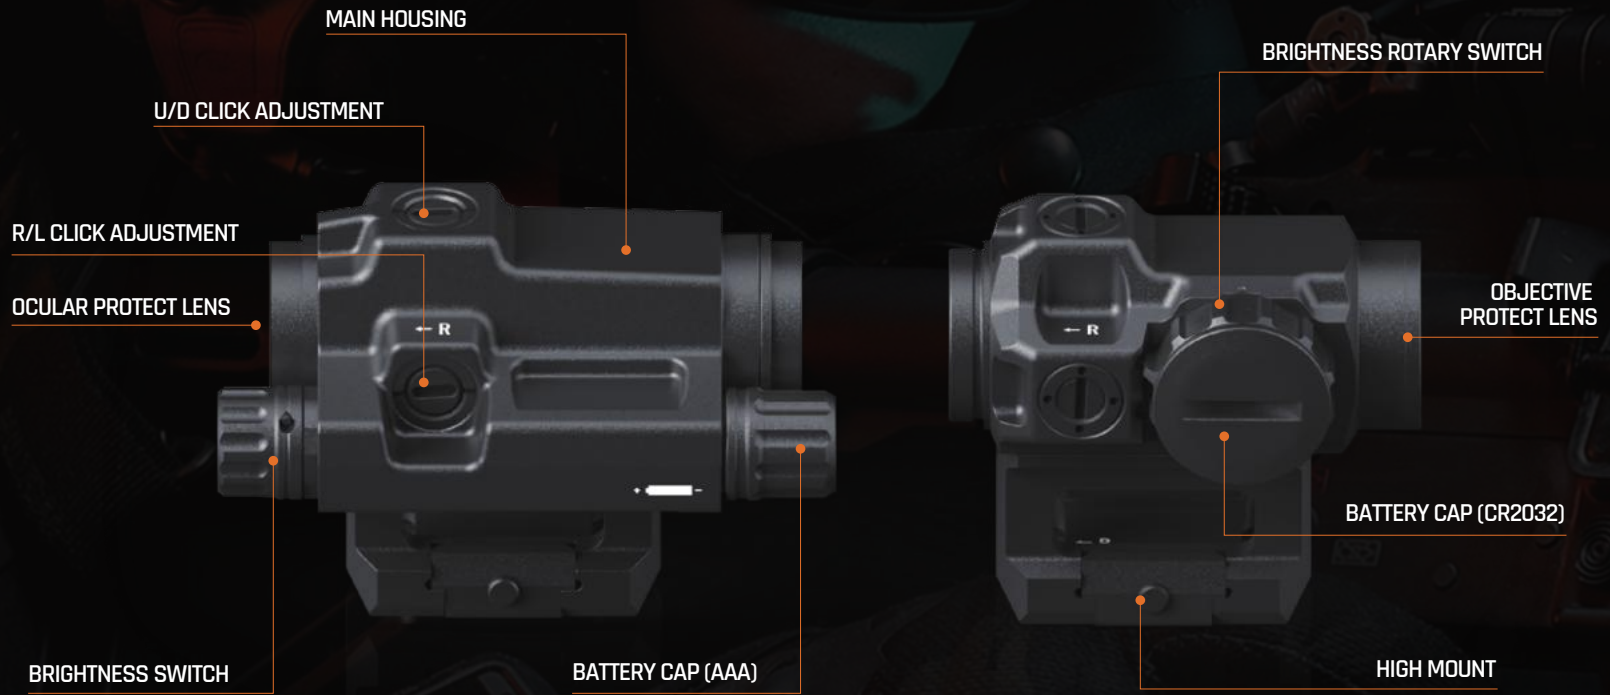

FEATURES

ACTUS™ REFLEX SIGHT