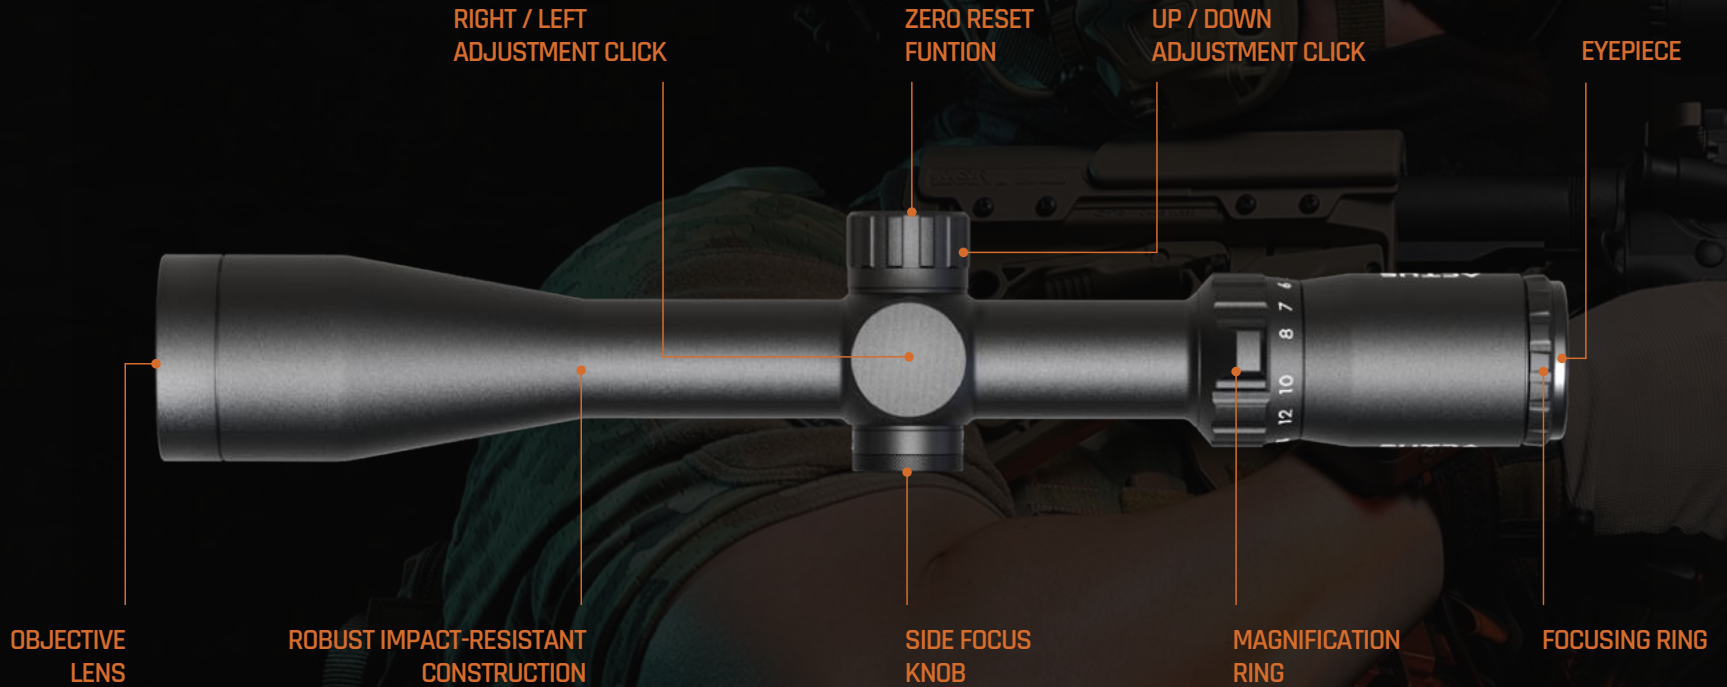

FEATURES

ACTUS™ PRECISION RIFESCOPE