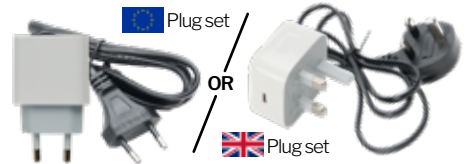

PRODUCT LIST BY DEVICE

Pages 49-51

CORE SYSTEMS

Loki^{MkII} sUAV

Core Tactical System

PART# 01UAV-0014 EU Plug Version | 01UAV-0015 UK Plug Version

- 1x GCS MkII
- 1x Loki MkII
- 3x LiPo Battery
- 1x LiPo Charger with Hub and EU/UK Plug
- 1x EU/UK USB-C Wall Charger
- 1x USB-C to USB-C Cable
- 8x Propeller
- 4x Duct
- 1x Tactical Backpack
- 1x Flex Divider
- 1x Pouch for Loki MkII
- 1x Pouch for LiPo Batteries x3
- 1x Upgrade Kit
- 1x Loki Refresh Kit (not illustrated here - see pp.34-35)
- 1x Binding Key
- 1x Manuals (not illustrated here)

READ MORE ABOUT
LOKI MkII sUAV

EU Plug set

OR

UK Plug set

SigynTM sUGV

Core Tactical System

PART# 01UGV-0004 EU Plug Version | 01UGV-0005 UK Plug Version

- 1x GCS MkII
- 1x Sigyn MkI
- 4x Li-Ion 18650 Battery
- 1x Li-Ion 18650 Battery Charger with EU/UK Plug
- 1x EU/UK USB-C Wall Charger
- 1x USB-C to USB-C Cable
- 1x Tactical Backpack
- 1x Flex Divider
- 1x Pouch for Sigyn MkI
- 1x Upgrade Kit
- 1x Tyre Outer Ring
- 2x Camera Glass
- 2x Camera Glass Holder
- 2x PCB Front White LED
- 4x Protective rubber caps (Payload connector & binding button)
- 1x Binding Key
- 1x Manuals (not illustrated here)