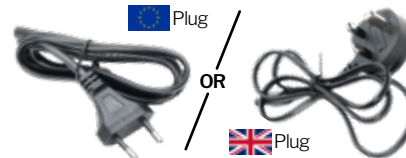

NATO NSN Code
6130-13-122-8382

Sigyn^{Mk1} Li-Ion Batteries

PART# 01PWR-0011

4x Li-Ion 18650 Battery for Sigyn Mk1

Sigyn^{Mk1} Li-Ion Charger

PART# 01PWR-0012 EU Plug Version | 01PWR-0013 UK Plug Version

1x Charger 2A-3A

1x EU/UK Wall Socket

GCS^{MkII}/ Tactical Screen Charger Chargers

PART# 01PWR-0008 EU Plug Version | 01PWR-0009 UK Plug Version

- 1x GCS MkII/Tactical Wearable Screen Charger EU/UK Wall Socket
- 1x USB-C to USB-C Cable