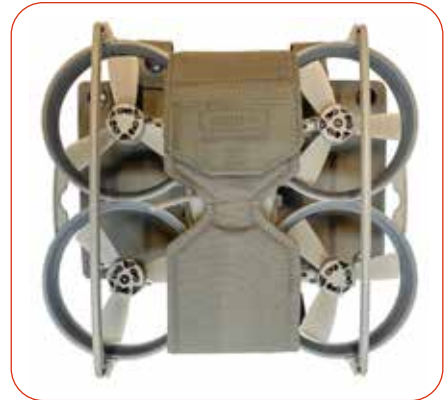

Sky-Hero/P7 Loki^{MkII} Pouch Tactical Gear

PART# 04BAG-0005

1x Loki MkII Pouch for Tactical Backpack

Mounted on Loki MkII (not included)