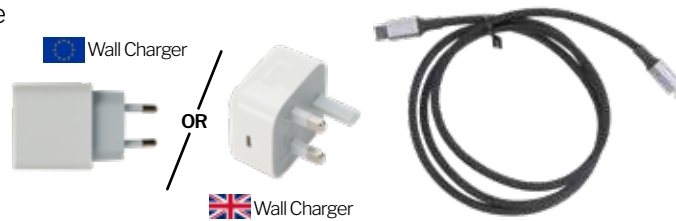

1x EU/UK Wall Socket

GCS^{MkII}/ Tactical Screen Charger Chargers

PART# 01PWR-0008 EU Plug Version | 01PWR-0009 UK Plug Version

- 1x GCS MkII/Tactical Wearable Screen Charger EU/UK Wall Socket
- 1x USB-C to USB-C Cable

Loki^{MkII} LiPo Fast Charger with 2 Hubs Chargers

PART# 01PWR-0015 EU Plug Version | 01PWR-0016 UK Plug Version

- 1x Fast Charger with EU/UK Wall Socket
- 2x Hub for charging Loki MkII LiPo Battery

The text "SPARE PARTS" is rendered in a bold, white, sans-serif font. It is centered within a large, stylized orange outline that forms the letters of the same word. The background is a dark grey with diagonal stripes and rounded corners.