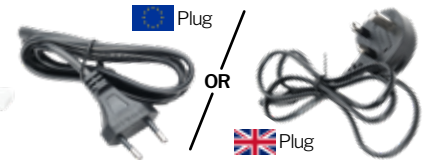

Loki^{MkII} LiPo Batteries

PART# 01PWR-0001

4x LiPo Battery for Loki MkII

Loki^{MkII} LiPo Charger with Hub Chargers

PART# 01PWR-0002 EU Plug Version | 01PWR-0003 UK Plug Version

- 1x Charger with EU/UK Wall Socket
- 1x Hub for charging Loki MkII LiPo Battery

NATO NSN Code
6130-13-122-8382