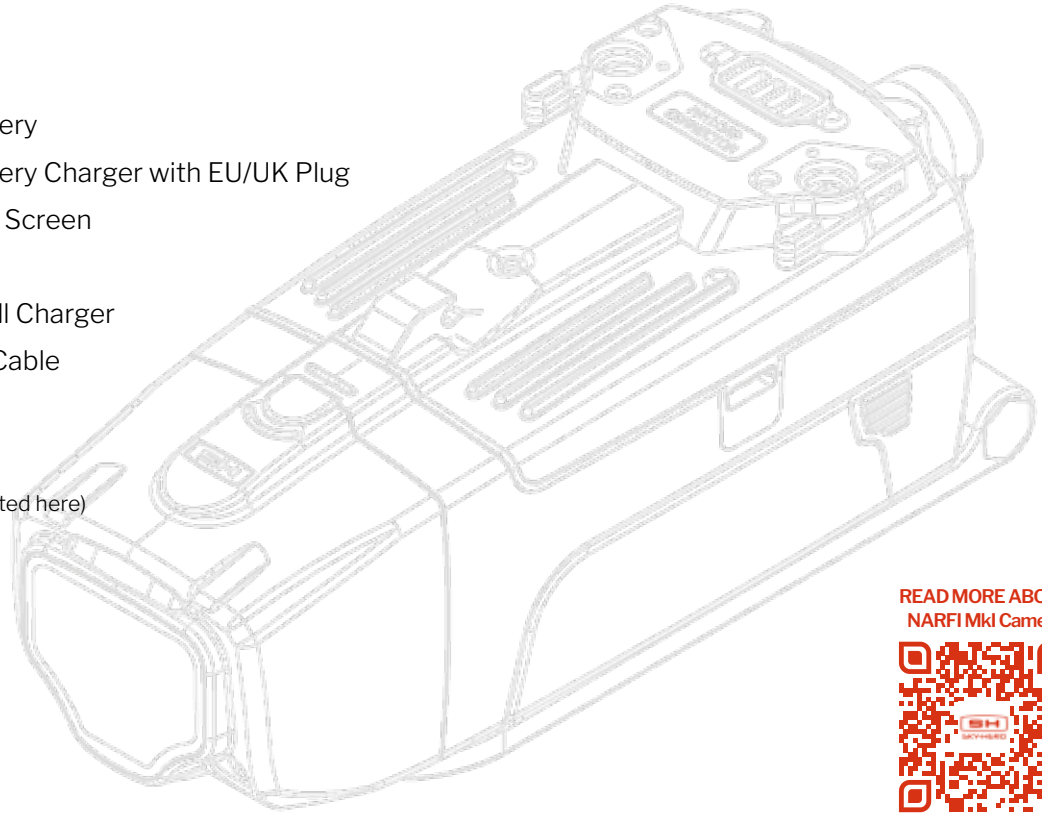

READ MORE ABOUT
SIGYN MkI sUGV

EU Plug set

OR

UK Plug set

Narfi^{Mk1} Pole Camera Head

Core Tactical System

PART# 01POD-0001 EU Plug Version | 01POD-0002 UK Plug Version

- 1x Narfi Mk1
- 1x Directional Plate
- 4x Li-Ion 18650 Battery
- 1x Li-Ion 18650 Battery Charger with EU/UK Plug
- 1x Tactical Wearable Screen
- 1x Strap
- 1x EU/UK USB-C Wall Charger
- 1x USB-C to USB-C Cable
- 1x Pole
- 1x Utility Pouch
- 1x Manuals (not illustrated here)