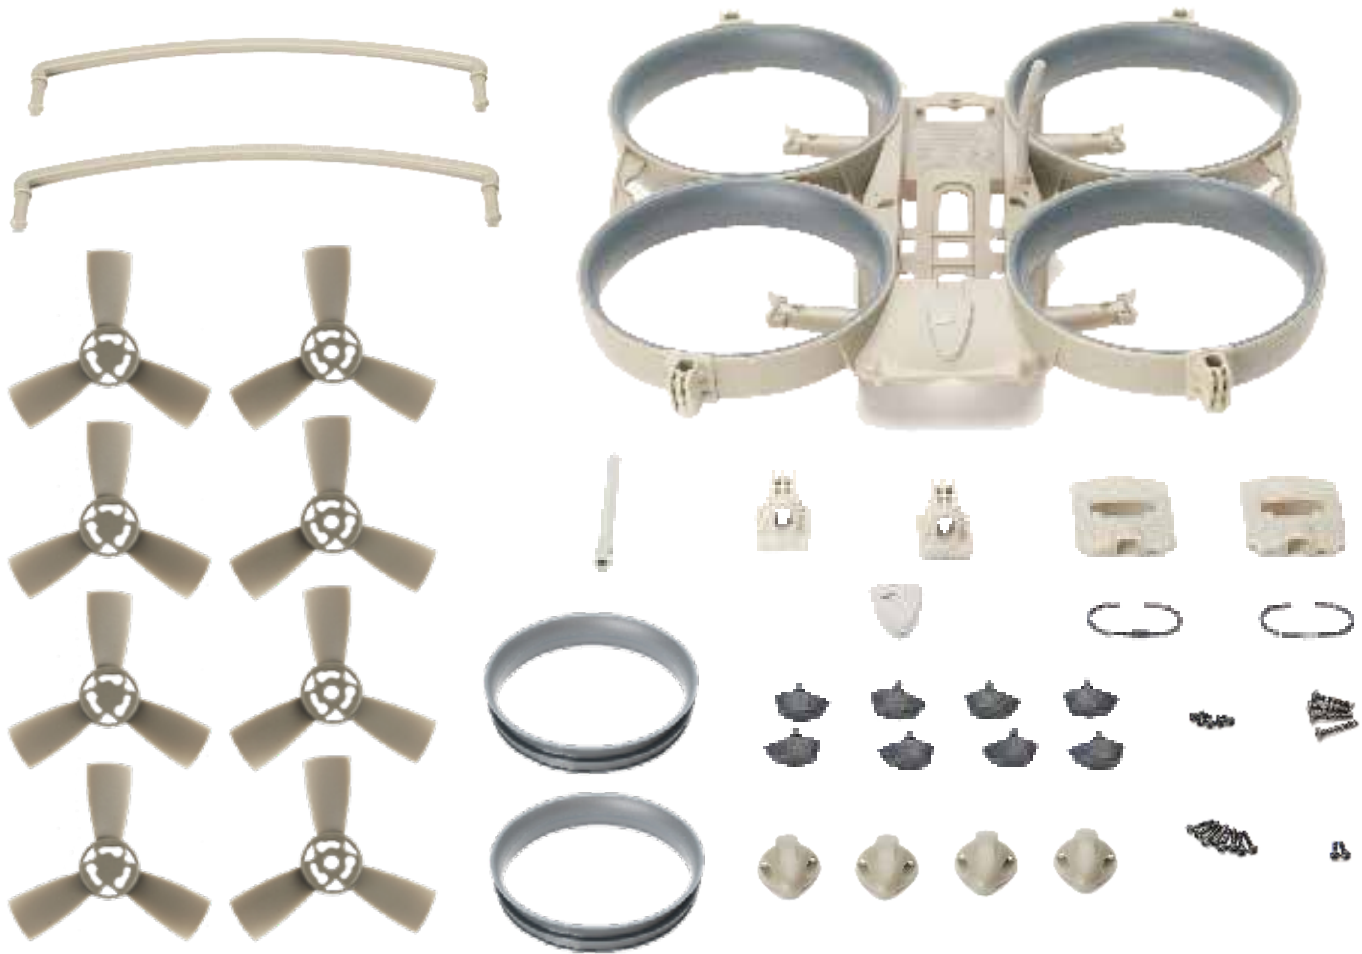

Loki^{MkII} LiPo Fast Charger with 2 Hubs Chargers

PART# 01PWR-0015 EU Plug Version | 01PWR-0016 UK Plug Version

- 1x Fast Charger with EU/UK Wall Socket
- 2x Hub for charging Loki MkII LiPo Battery

The text "SPARE PARTS" is rendered in a bold, white, sans-serif font. It is centered within a large, stylized orange outline that forms the letters of the same word. The background is a dark grey with diagonal stripes and rounded corners.

SPARE PARTS

Loki^{MI} Refresh Kit

Spare Parts

PART# 01SPA-0001-A

- 1x Upper Frame with 4x Inserted Ducts, 1x Inserted Rubber Antenna, 4x Glued Rubber Bullbars and 1x Inserted Rubber Front Hole
- 4x CW Propeller
- 4x CCW Propeller
- 2x Additionnal Duct
- 2x Bullbar
- 2x Additionnal Bullbar Rubber
- 2x Clip with Spring
- 8x Feet
- 1x Additionnal Rubber Antenna
- 1x Additionnal Rubber Front Hole
- 4x Motor Cap
- 19x New Screw

Loki^{MKI} Motor Set

Spare Parts

PART# 01SPA-0002

- 2x CW Motor
- 2x CCW Motor

Loki^{MKI} Propeller Set

Spare Parts

PART# 01SPA-0003

- 2x CW Propeller
- 2x CCW Propeller

SigynTM Refresh Kit

Spare Parts

PART# 01SPA-0006

- 4x Tyre Outer Ring
- 2x Camera Glass
- 2x Camera Glass Holder
- 1x Battery Door Protection
- 2x Carbon Plate
- 4x Protective rubber caps (Payload connector & binding button)
- x Screws