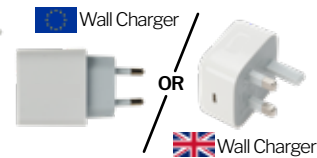

EXTENSION SETS

GCS^{MkII} with Charger Extension Set

PART# 01GCS-0004 EU Plug Version | 01GCS-0005 UK Plug Version

- 1x GCS MkII
- 1x EU/UK USB-C Wall Charger
- 1x USB-C to USB-C Cable
- 1x GCS Tactical Holder

READ MORE ABOUT
GCS MkII Controller

Loki MkII Extension Set

PART# 01UAV-0017 EU Plug Version | 01UAV-0018 UK Plug Version

- 1x Loki MkII
- 3x LiPo Battery
- 1x LiPo Charger with Hub and EU/UK Wall Socket
- 8x Propeller
- 1x Pouch for Loki MkII
- 1x Pouch for LiPo Batteries x3