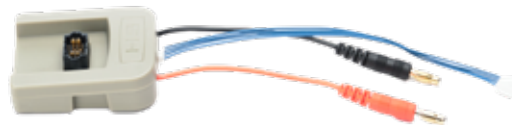

Loki^{MkII} LiPo Batteries

PART# 01PWR-0001

4x LiPo Battery for Loki MkII

Loki^{MkII} LiPo Charger with Hub Chargers

PART# 01PWR-0002 EU Plug Version | 01PWR-0003 UK Plug Version

- 1x Charger with EU/UK Wall Socket
- 1x Hub for charging Loki MkII LiPo Battery

NATO NSN Code
6130-13-122-8382