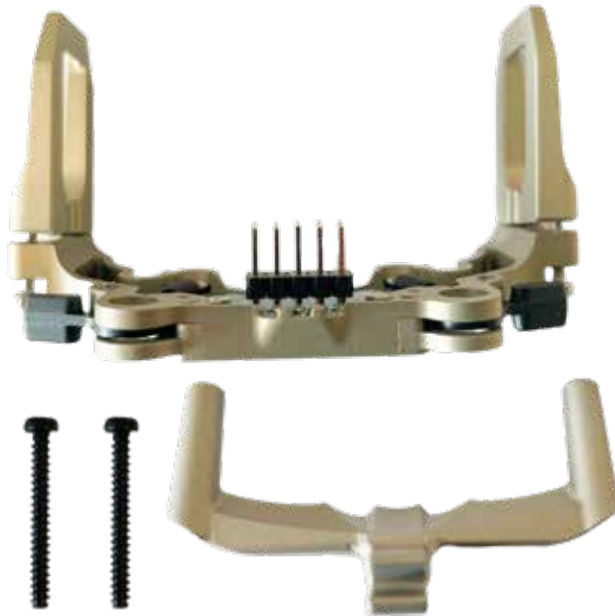

SigynTM Extension Set

PART# 01UGV-0007 EU Plug Version | 01UGV-0008 UK Plug Version

- ①x Sigyn Mk1
- ④x Li-Ion 18650 Battery
- ①x Li-Ion 18650 Battery Charger with EU/UK Plug
- ①x Pouch for Sigyn Mk1
- ①x Tyre Outer Ring
- ②x Camera Glass
- ②x Camera Glass Holder
- ②x PCB Front White LED
- ④x Protective rubber caps (Payload connector & binding button)

Narfi^{Mk1}

Extension Set

PART# 01POD-0003 EU Plug Version | 01POD-0004 UK Plug Version

- 2x Narfi Mk1
- 2x Directional Plate
- 8x Li-Ion 18650 Battery
- 1x Li-Ion 18650 Battery Charger with EU/UK Plug
- 1x Pole
- 1x Utility Pouch

LED Payload Set

Payloads

PART# 01PAY-0001

- 1x LED Payload
- 1x Utility Pouch

Mounted on Loki MkII (not included)

READ MORE ABOUT
LED Payload

Loki^{MkII} Payload Attachment System

Payloads

PART# 01PAY-0002

- 1x Front Hook
- 1x Main Connecting Plate
- 2x Vertical Holder

Mounted on Loki MkII (not included)

Sigyn^{MkI} Payload Attachment System

Payloads

PART# 01PAY-0003

- 1x Main Connecting Plate including Front Hook