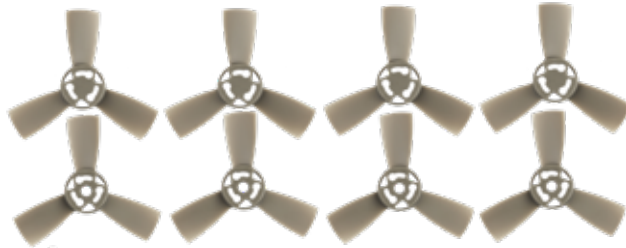

EU Plug set

OR

UK Plug set