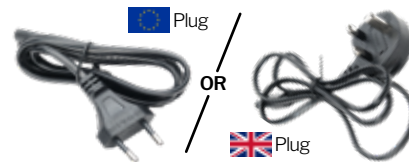

EXTENSION SETS

GCS^{MkII} with Charger Extension Set

PART# 01GCS-0004 EU Plug Version | 01GCS-0005 UK Plug Version

- 1x GCS MkII
- 1x EU/UK USB-C Wall Charger
- 1x USB-C to USB-C Cable
- 1x GCS Tactical Holder

READ MORE ABOUT
GCS MkII Controller

Loki MkII Extension Set

PART# 01UAV-0017 EU Plug Version | 01UAV-0018 UK Plug Version

- 1x Loki MkII
- 3x LiPo Battery
- 1x LiPo Charger with Hub and EU/UK Wall Socket
- 8x Propeller
- 1x Pouch for Loki MkII
- 1x Pouch for LiPo Batteries x3

SigynTM Extension Set

PART# 01UGV-0007 EU Plug Version | 01UGV-0008 UK Plug Version

- ①x Sigyn Mk1
- ④x Li-Ion 18650 Battery
- ①x Li-Ion 18650 Battery Charger with EU/UK Plug
- ①x Pouch for Sigyn Mk1
- ①x Tyre Outer Ring
- ②x Camera Glass
- ②x Camera Glass Holder
- ②x PCB Front White LED
- ④x Protective rubber caps (Payload connector & binding button)